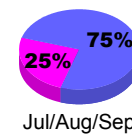

Membership Results 2008-2009

Membership 2007-2008

Month	Net Memb Goal	Actual New Memb	Actual Dropped Memb	Gain/Loss of Memb	Gain/Loss of Memb
Jul/Aug/Sep	80	154	-469	-315	-25
Oct/Nov/Dec	20	159	-229	-70	-76
Jan/Feb/Mar	130	388	-230	158	65
Apr/May/June	30	276	-257	19	140
Totals	260	977	-1185	-208	104

Membership Results 2008-2009

Goal, New, Dropped, Gain/Loss

Comparison of Membership Gain/Loss

Current Year Compared to the Previous Year

Gender Comparison 2008-2009

Male

Female