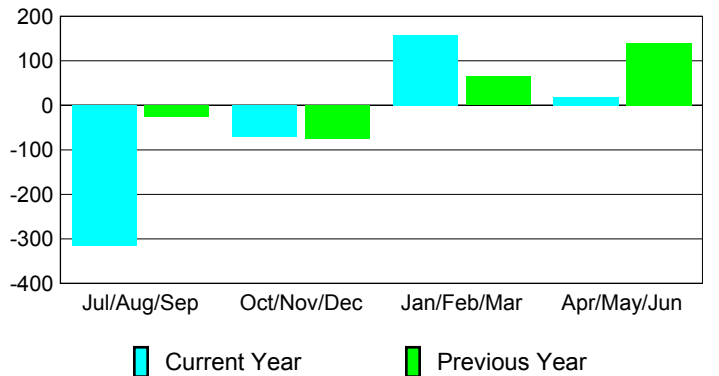

Membership Results 2008-2009

Membership 2007-2008

Month	Net Memb Goal	Actual New Memb	Actual Dropped Memb	Gain/Loss of Memb	Gain/Loss of Memb
Jul/Aug/Sep	80	154	-469	-315	-25
Oct/Nov/Dec	20	159	-229	-70	-76
Jan/Feb/Mar	130	388	-230	158	65
Apr/May/June	30	276	-257	19	140
Totals	260	977	-1185	-208	104

Membership Results 2008-2009

Goal, New, Dropped, Gain/Loss

Comparison of Membership Gain/Loss

Current Year Compared to the Previous Year

Gender Comparison 2008-2009

Male

Female