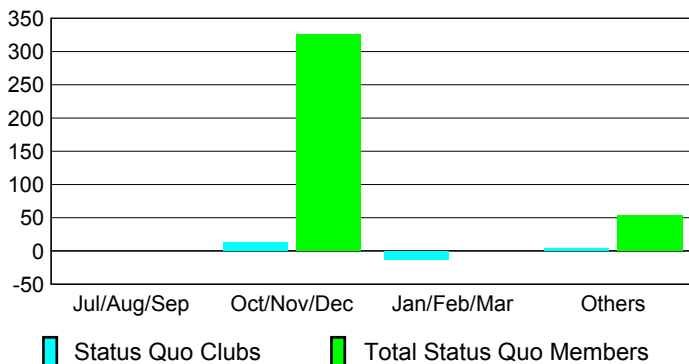

2008-2009 GMT Quarterly Report for District (or Undistricted) **District 354 C**

GMT: **BYEONG-DEOK KIM**

Location: **REPUBLIC OF KOREA**

GMT CA: **5**

CLUBS

Club Results 2008-2009

Clubs 2007-2008

Month	New Club Goal	Actual New Clubs	Actual Dropped Clubs	Gain/Loss of Clubs	Gain/Loss of Clubs
Jul/Aug/Sep	3	1	-11	-10	0
Oct/Nov/Dec	5	1	0	1	1
Jan/Feb/Mar	2	-2	11	9	3
Apr/May/June	0	11	-13	-2	3
Totals	10	11	-13	-2	7

Club Results 2008-2009

Goal, New, Dropped, Gain/Loss

Comparison of Club Gain/Loss

Current Year Compared to the Previous Year

YTD Status Quo Clubs 2008-2009

Status Quo Clubs Compared to Status Quo Members

MEMBERSHIP

Membership Results 2008-2009

Membership 2007-2008

Month	Net Memb Goal	Actual New Memb	Actual Dropped Memb	Gain/Loss of Memb	Gain/Loss of Memb
Jul/Aug/Sep	80	154	-469	-315	-25
Oct/Nov/Dec	20	159	-229	-70	-76
Jan/Feb/Mar	130	388	-230	158	65
Apr/May/June	30	276	-257	19	140
Totals	260	977	-1185	-208	104