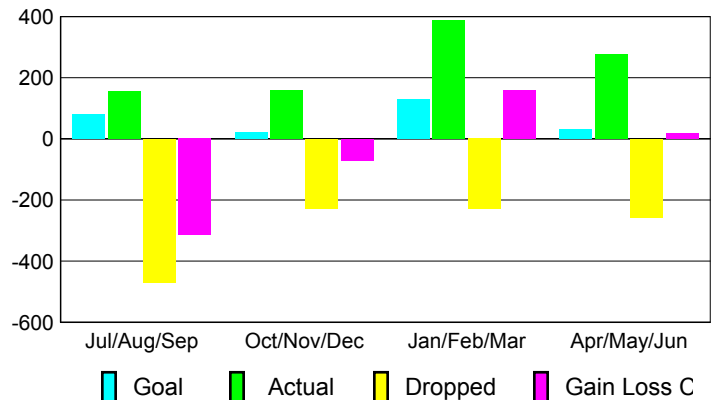

Membership Results 2008-2009

Goal, New, Dropped, Gain/Loss

Comparison of Membership Gain/Loss

Current Year Compared to the Previous Year