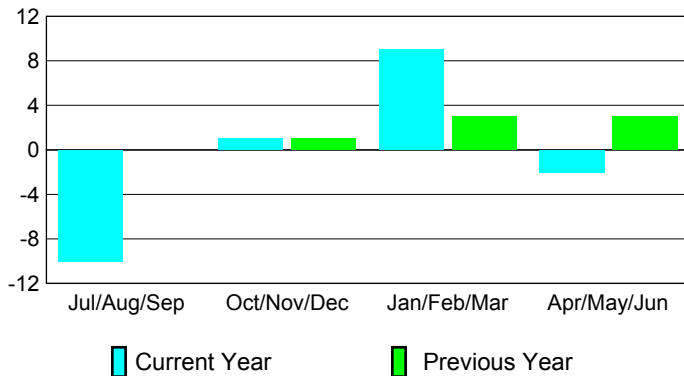

2008-2009 GMT Quarterly Report for District (or Undistricted) **District 354 C**

GMT: **BYEONG-DEOK KIM**

Location: **REPUBLIC OF KOREA**

GMT CA: **5**

CLUBS

Club Results 2008-2009

Clubs 2007-2008

Month	New Club Goal	Actual New Clubs	Actual Dropped Clubs	Gain/Loss of Clubs	Gain/Loss of Clubs
Jul/Aug/Sep	3	1	-11	-10	0
Oct/Nov/Dec	5	1	0	1	1
Jan/Feb/Mar	2	-2	11	9	3
Apr/May/June	0	11	-13	-2	3
Totals	10	11	-13	-2	7

Club Results 2008-2009

Goal, New, Dropped, Gain/Loss

Comparison of Club Gain/Loss

Current Year Compared to the Previous Year

YTD Status Quo Clubs 2008-2009

Status Quo Clubs Compared to Status Quo Members

MEMBERSHIP