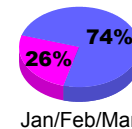

Membership Results 2008-2009

Membership 2007-2008

Month	Net Memb Goal	Actual New Memb	Actual Dropped Memb	Gain/Loss of Memb	Gain/Loss of Memb
Jul/Aug/Sep	80	154	-469	-315	-25
Oct/Nov/Dec	20	159	-229	-70	-76
Jan/Feb/Mar	130	388	-230	158	65
Apr/May/June	30	276	-257	19	140
Totals	260	977	-1185	-208	104

Membership Results 2008-2009

Goal, New, Dropped, Gain/Loss

Comparison of Membership Gain/Loss

Current Year Compared to the Previous Year

Gender Comparison 2008-2009

Male

Female