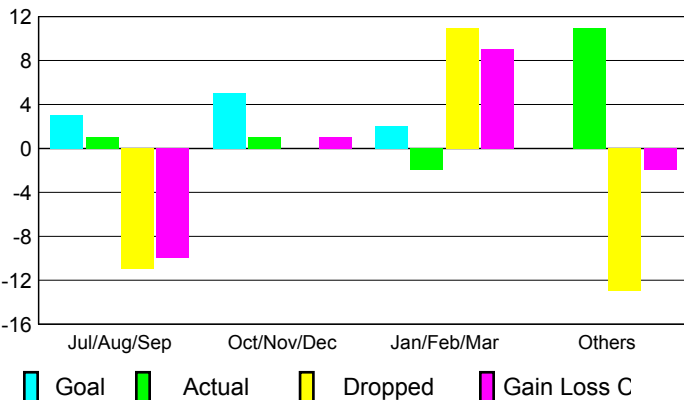

2008-2009 GMT Quarterly Report for District (or Undistricted) **District 354 C**

GMT: **BYEONG-DEOK KIM**

Location: **REPUBLIC OF KOREA**

GMT CA: **5**

CLUBS

Club Results 2008-2009

Clubs 2007-2008

Month	New Club Goal	Actual New Clubs	Actual Dropped Clubs	Gain/Loss of Clubs	Gain/Loss of Clubs
Jul/Aug/Sep	3	1	-11	-10	0
Oct/Nov/Dec	5	1	0	1	1
Jan/Feb/Mar	2	-2	11	9	3
Apr/May/June	0	11	-13	-2	3
Totals	10	11	-13	-2	7

Club Results 2008-2009

Goal, New, Dropped, Gain/Loss

Comparison of Club Gain/Loss

Current Year Compared to the Previous Year

YTD Status Quo Clubs 2008-2009

Status Quo Clubs Compared to Status Quo Members

MEMBERSHIP

Membership Results 2008-2009

Membership 2007-2008

Month	Net Memb Goal	Actual New Memb	Actual Dropped Memb	Gain/Loss of Memb	Gain/Loss of Memb
Jul/Aug/Sep	80	154	-469	-315	-25
Oct/Nov/Dec	20	159	-229	-70	-76
Jan/Feb/Mar	130	388	-230	158	65
Apr/May/June	30	276	-257	19	140
Totals	260	977	-1185	-208	104